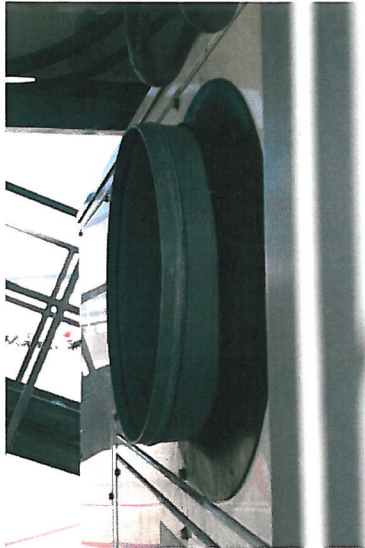

### QC-AC 14" STRAIGHT CONNECTOR

- No Tools Required for Connection
- Eliminates the need for Hose Clamps
- Installation of Connector in seconds
- Safe Clean Connection

**The MCM Engineering** PCA Straight Connector is used to connect wire wound duct to the 14 inch output of a PCA unit. The PCA Straight Connector has a patented technology that eliminates the need for hose clamps. It does not require tools for connection to be made and installation is less than 1 minute. Made with a clear polyurethane material the PCA Straight Connector fitting is cleaner, safer and last much longer than standard fabric and hose clamp. One end has the BFM Fitting patented connection that attaches to the PCA unit and the other 14 inch end can be ordered with the Universal Zipper/Velcro or Velcro only to match the PCA wire wound duct being used by the customer.

# QC-AC 14" STRAIGHT CONNECTOR